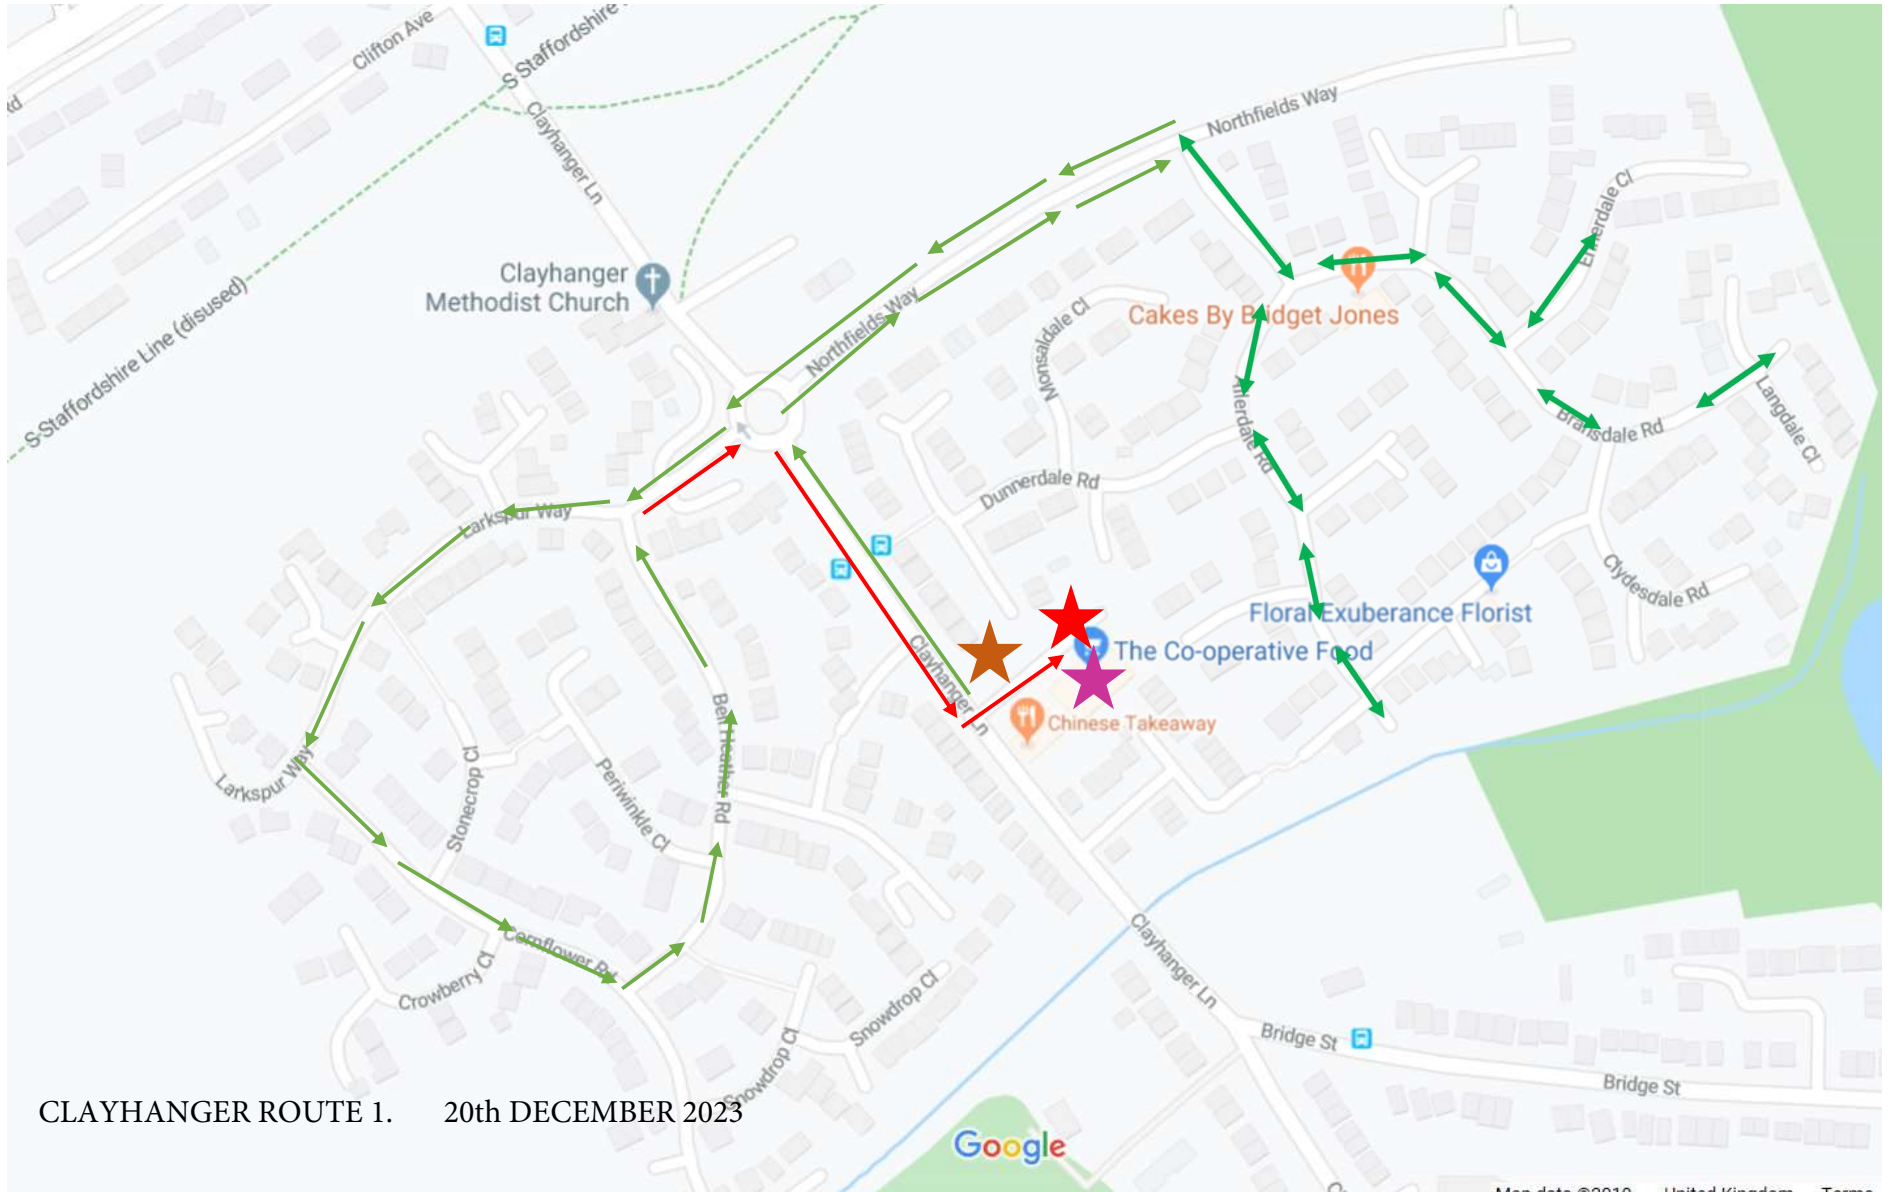

Clayhanger

Start

Santa's Route

Final Leg

Santa Visit

End

CLAYHANGER ROUTE 1. 20th DECEMBER 2023