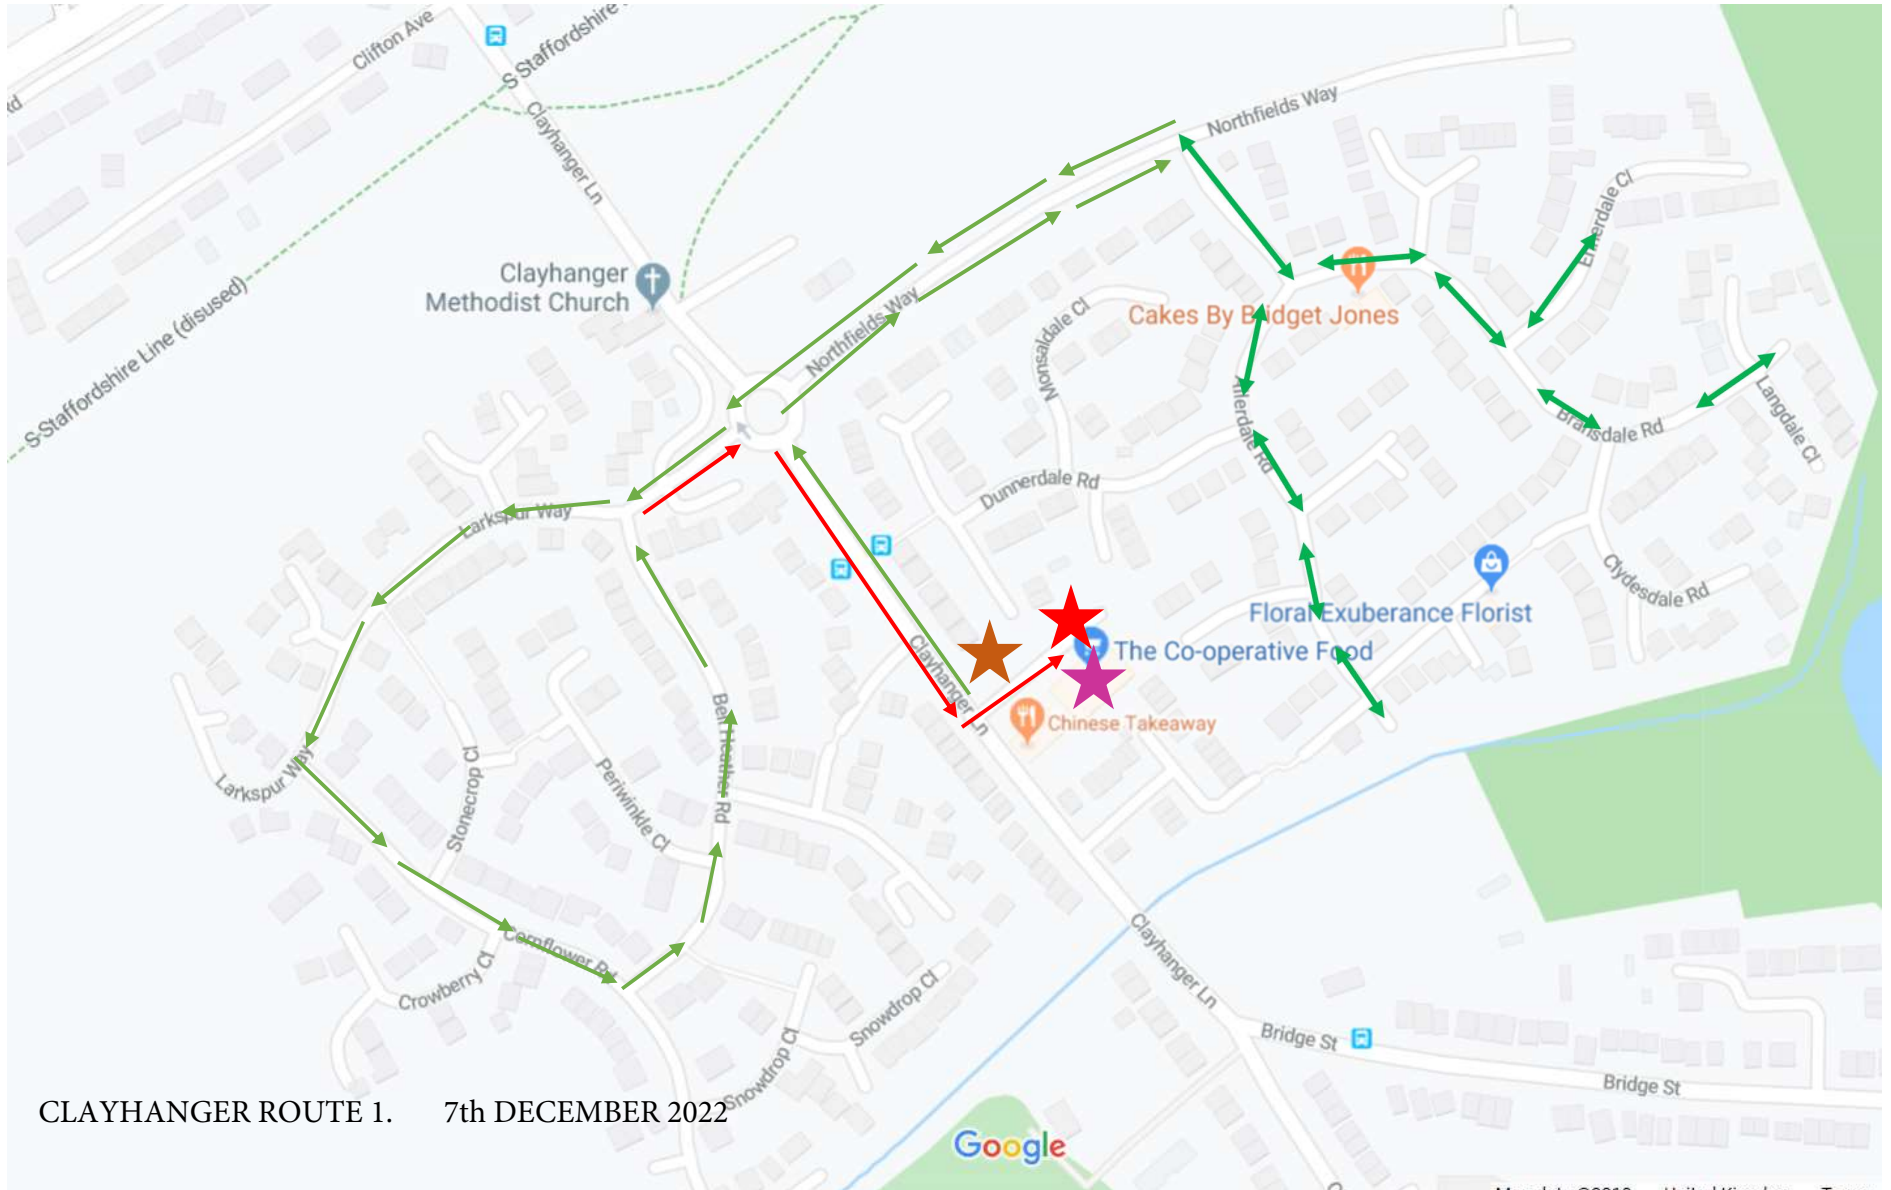

**Clayhanger**

Start

Santa's Route

Final Leg

Santa Visit

End

CLAYHANGER ROUTE 1. 7th DECEMBER 2022